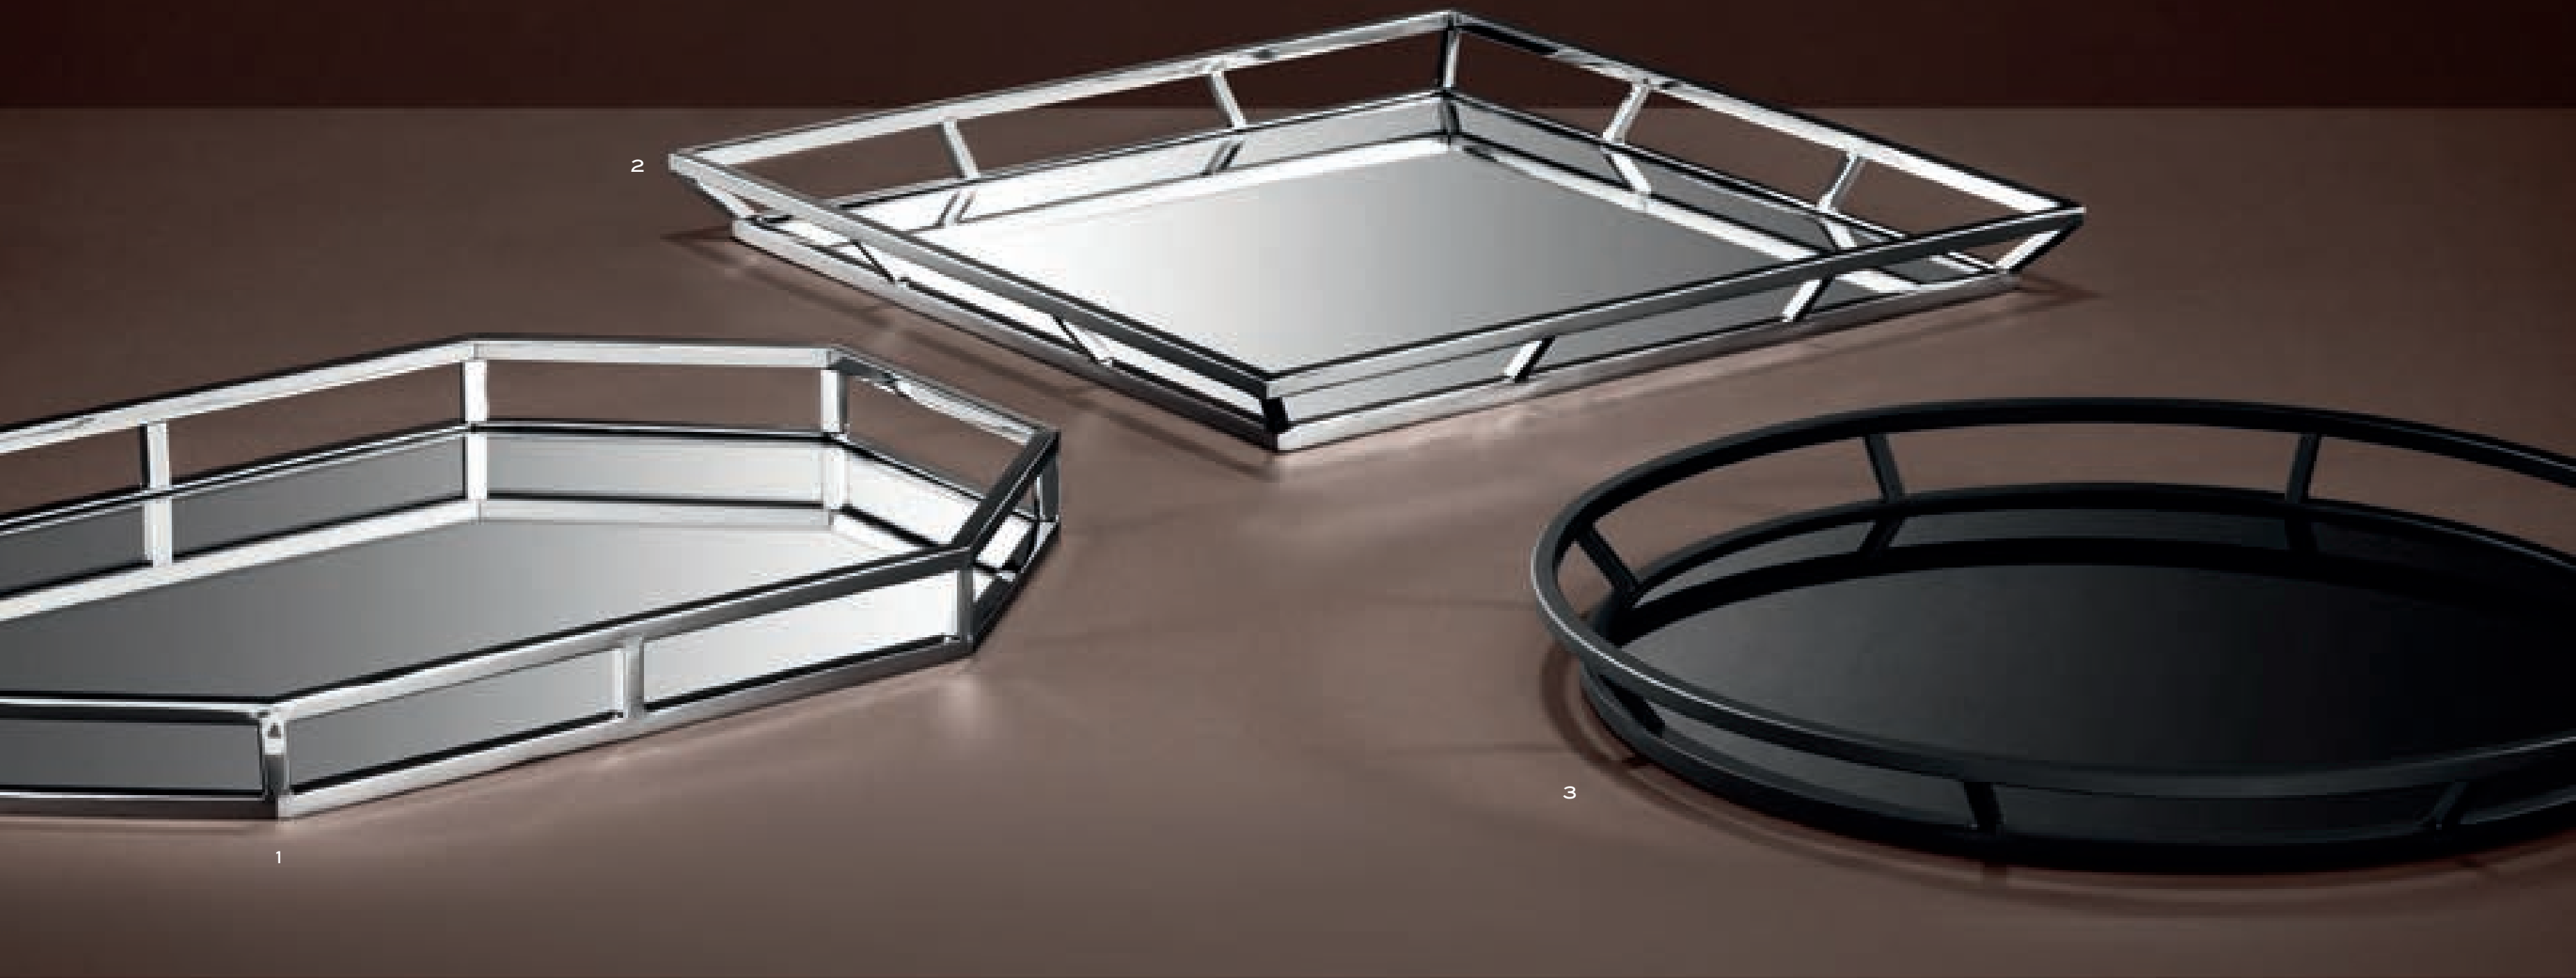

1 TRAY PELAGOS

Nickel finish | mirror glass
60 x 40 x H. 5 cm
110517.140.98.170

2 TRAY PECHORA

Nickel finish | mirror glass
50 x 50 x H. 4,5 cm
110519.140.98.170

3 TRAY GAIA

Matte black finish | black mirror glass
52 x 52 x H. 5 cm
110521.150.105.180

ACCESSORY
SERVING TRAYS