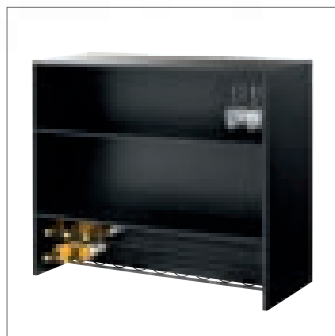

BAR GRIMALDI

Polished stainless steel | black faux marble
Black glass
120 x 48 x H. 104,5 cm
110933.1300.910.1530