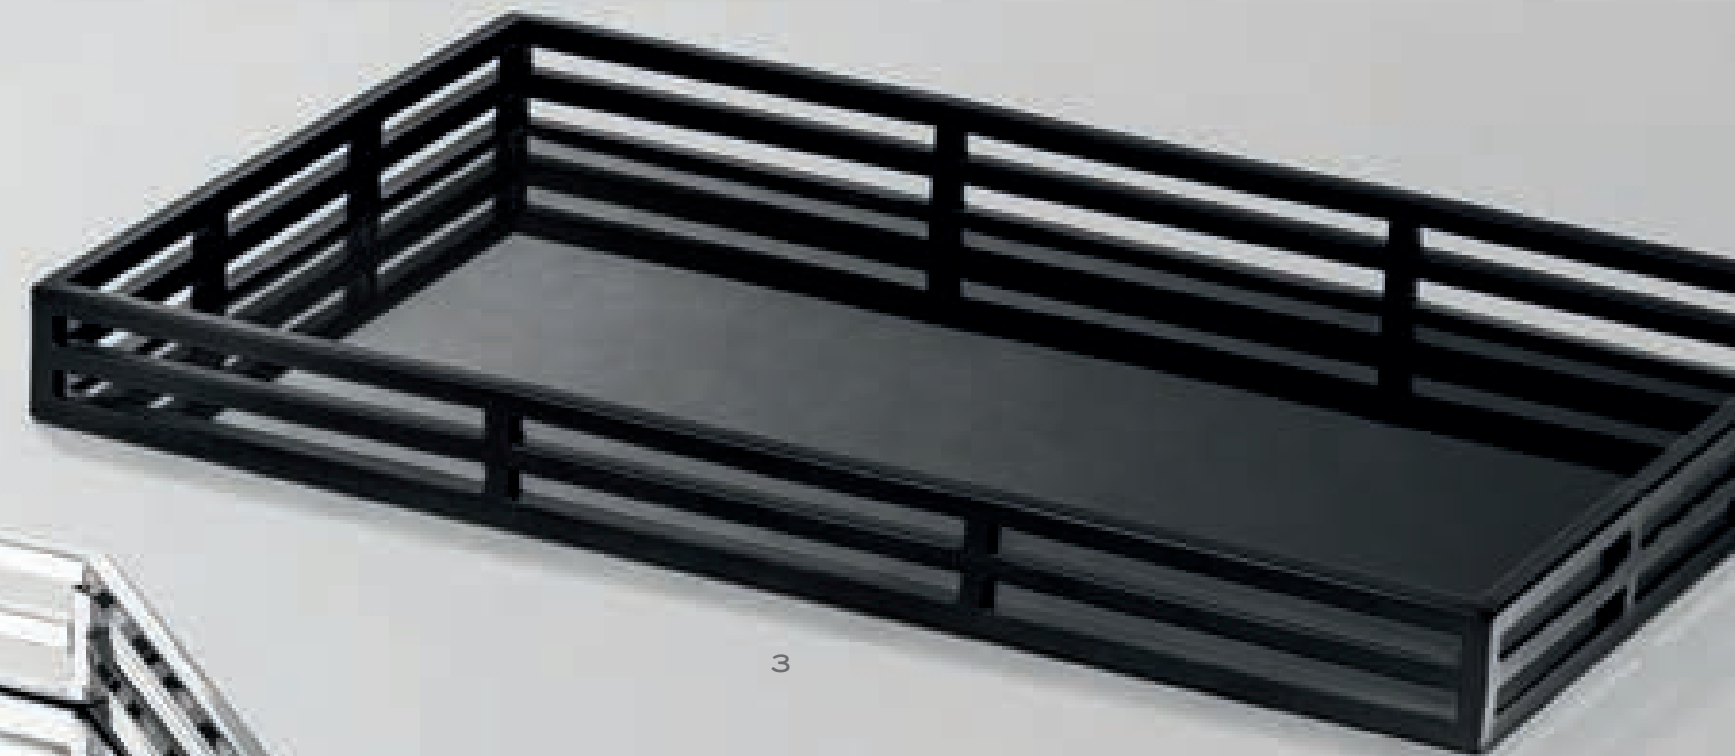

1 TRAY ERSA

Nickel finish | mirror glass
60 x 20 x H. 5,5 cm
110516.100.70.120

2 TRAY PEREGRINA

Nickel finish | mirror glass
50 x 50 x H. 6 cm
110518.180.126.210

3 TRAY GIACOMO

Matte black finish | black mirror glass
56 x 36 x H. 5 cm
110520.140.98.170

ACCESSORY
SERVING TRAYS

1

2

3