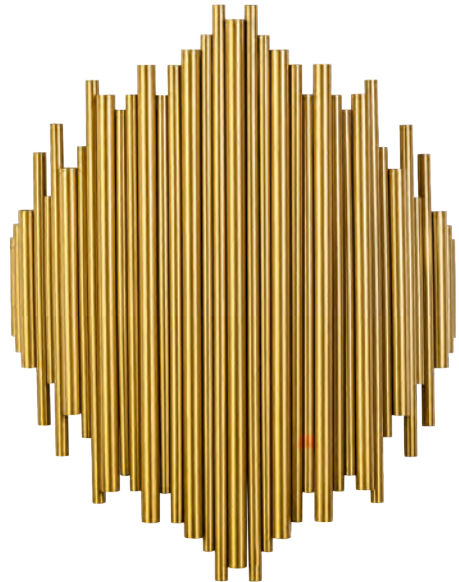

BRUBECK

Tubes power

The Brubeck Pendant features hand welded metal tubes with musical inspiration from the dramatic pipe organ to create a stunning lighting effect.