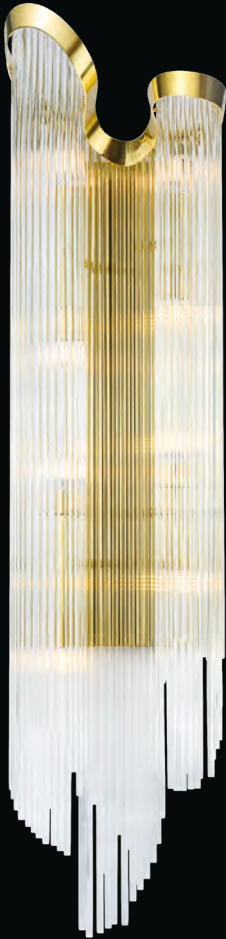

Rainy glass

STREAM

Another stunning design from L'Arte Luce Collection, Stream is an impressive presence in any room.

L09824 ●●●●●●
W 25 x D 15 x H 115 cm
G9 x 8 | 3 W
metal, glass