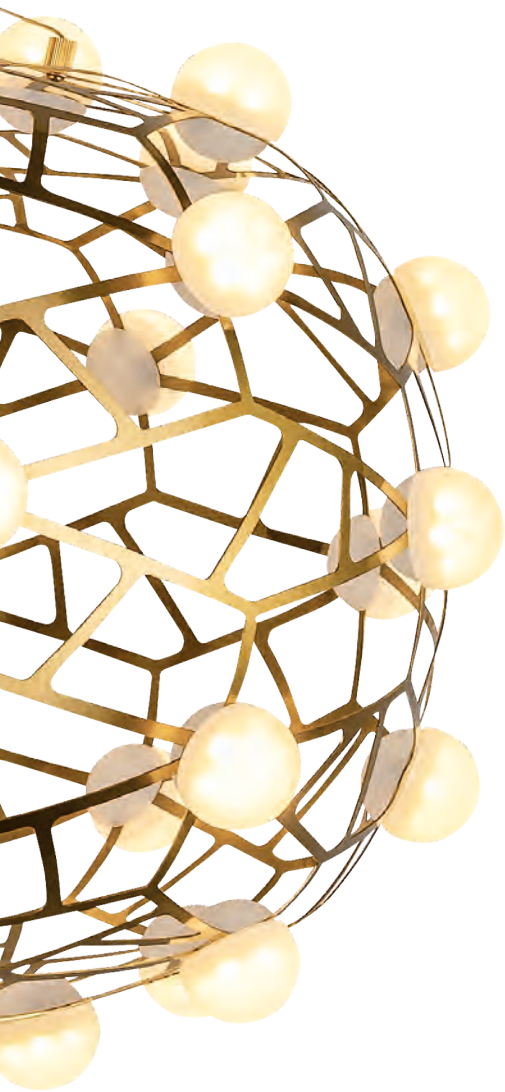

# MESH

*Freedom*

The particular structure of Mesh lamp permits exceptional freedom in the control of luminance.

L45750 ● titanium

Ø 80 x H 40 cm

LED | 80 W, 3000 K

metal, plastic