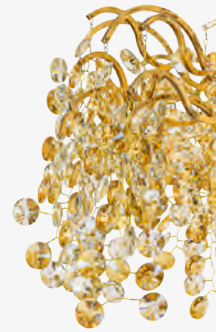

TREASURE

More than words

L29016 ●●●●●●
L 120 x W 60 x H 40 cm
E14 x 16 | 40 W
metal, crystal