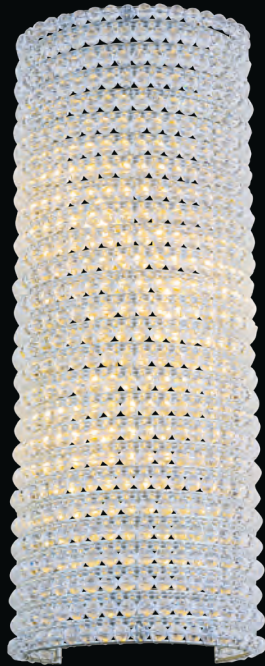

L27823
W 21 x D 14 x H 53 cm
E14 x 3 | 40 W
metal, crystal