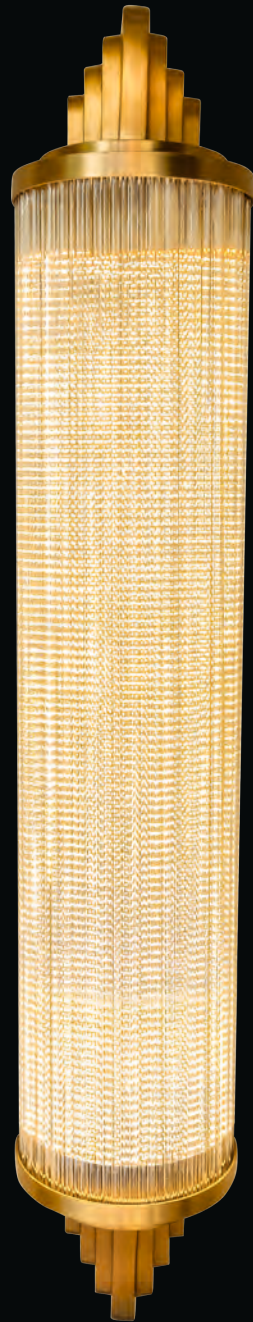

L00328 ● shiny gold
W 30 x D 16 x H 160 cm
E14 x 4 | 40 W
metal, glass