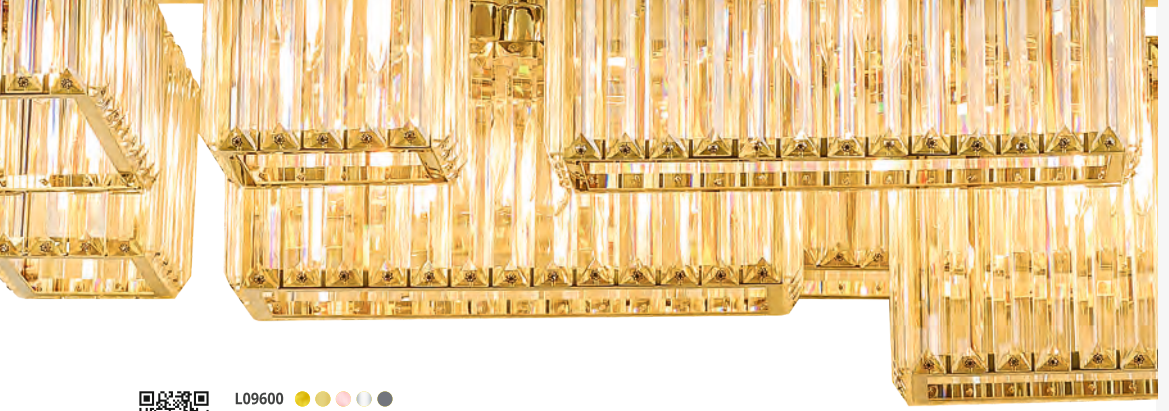

L09600 ● ● ● ● ● ●
L 120 x W 45 x H 100 cm
E14 x 13 | 40 W
metal, crystal