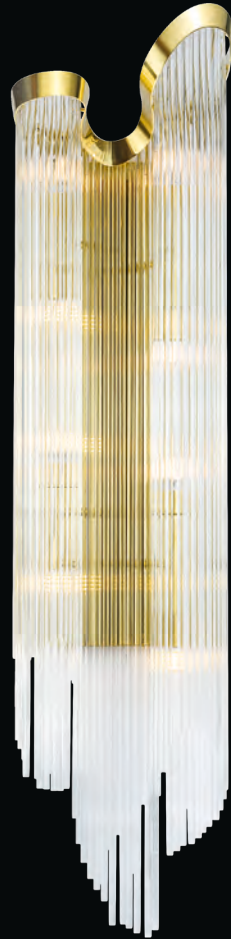

L09826 ●●●●●●
W 25 x D 15 x H 115 cm
G9 x 8 | 3 W
metal, glass